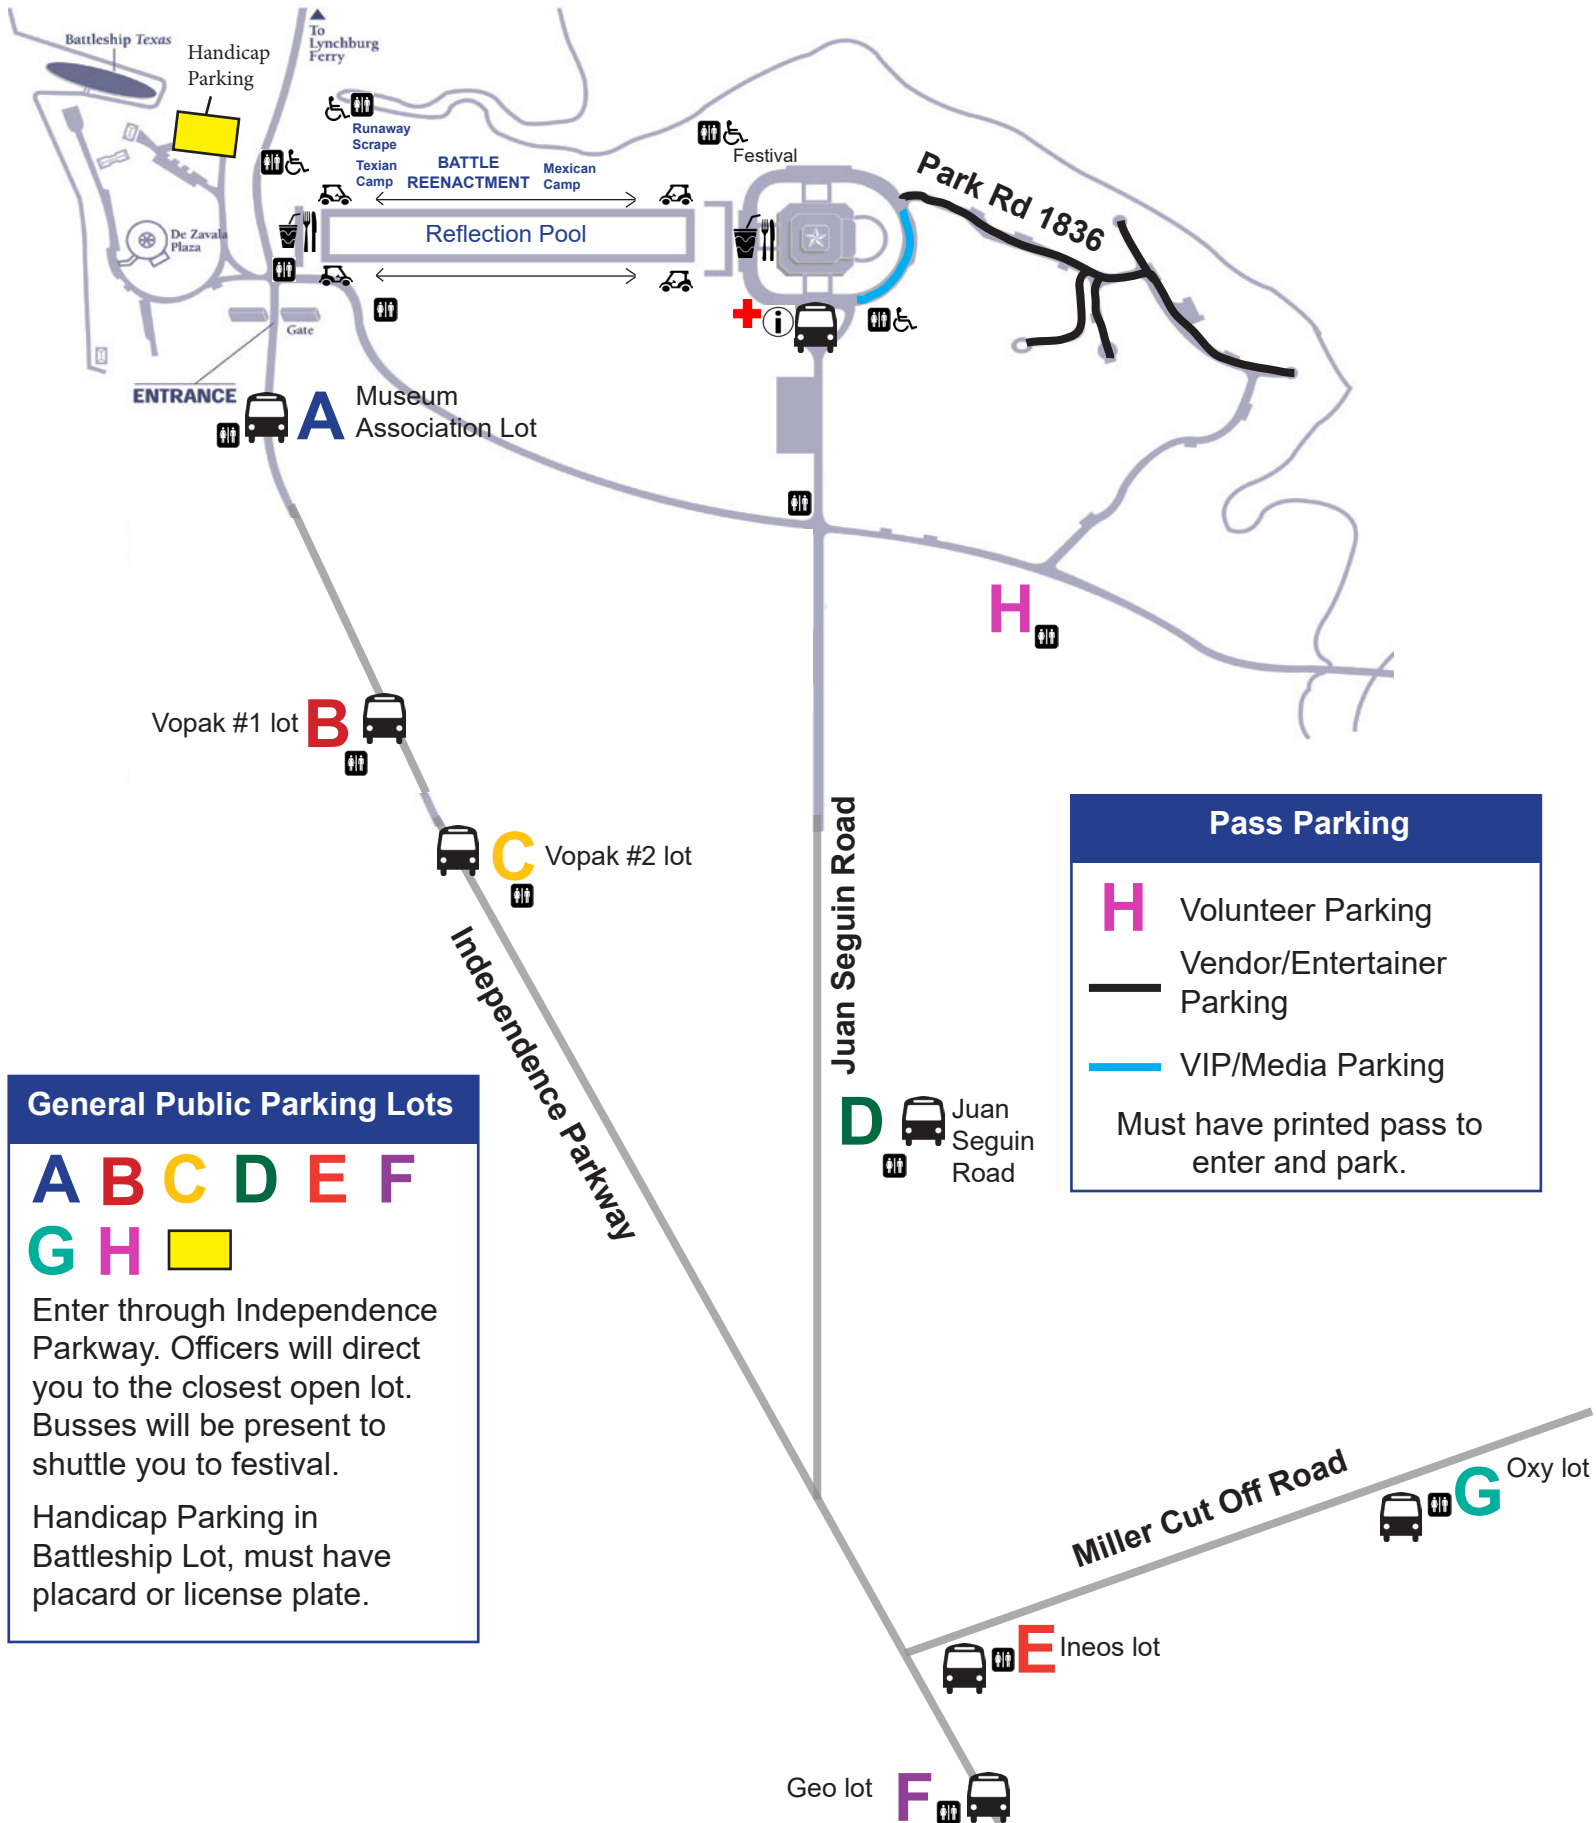

San Jacinto Day Festival and Battle Reenactment Parking Map

General Public Parking Lots

A B C D E F
G H

Enter through Independence Parkway. Officers will direct you to the closest open lot. Buses will be present to shuttle you to festival.

Handicap Parking in Battleship Lot, must have placard or license plate.

Pass Parking	
H	Volunteer Parking
	Vendor/Entertainer Parking
	VIP/Media Parking
Must have printed pass to enter and park.	