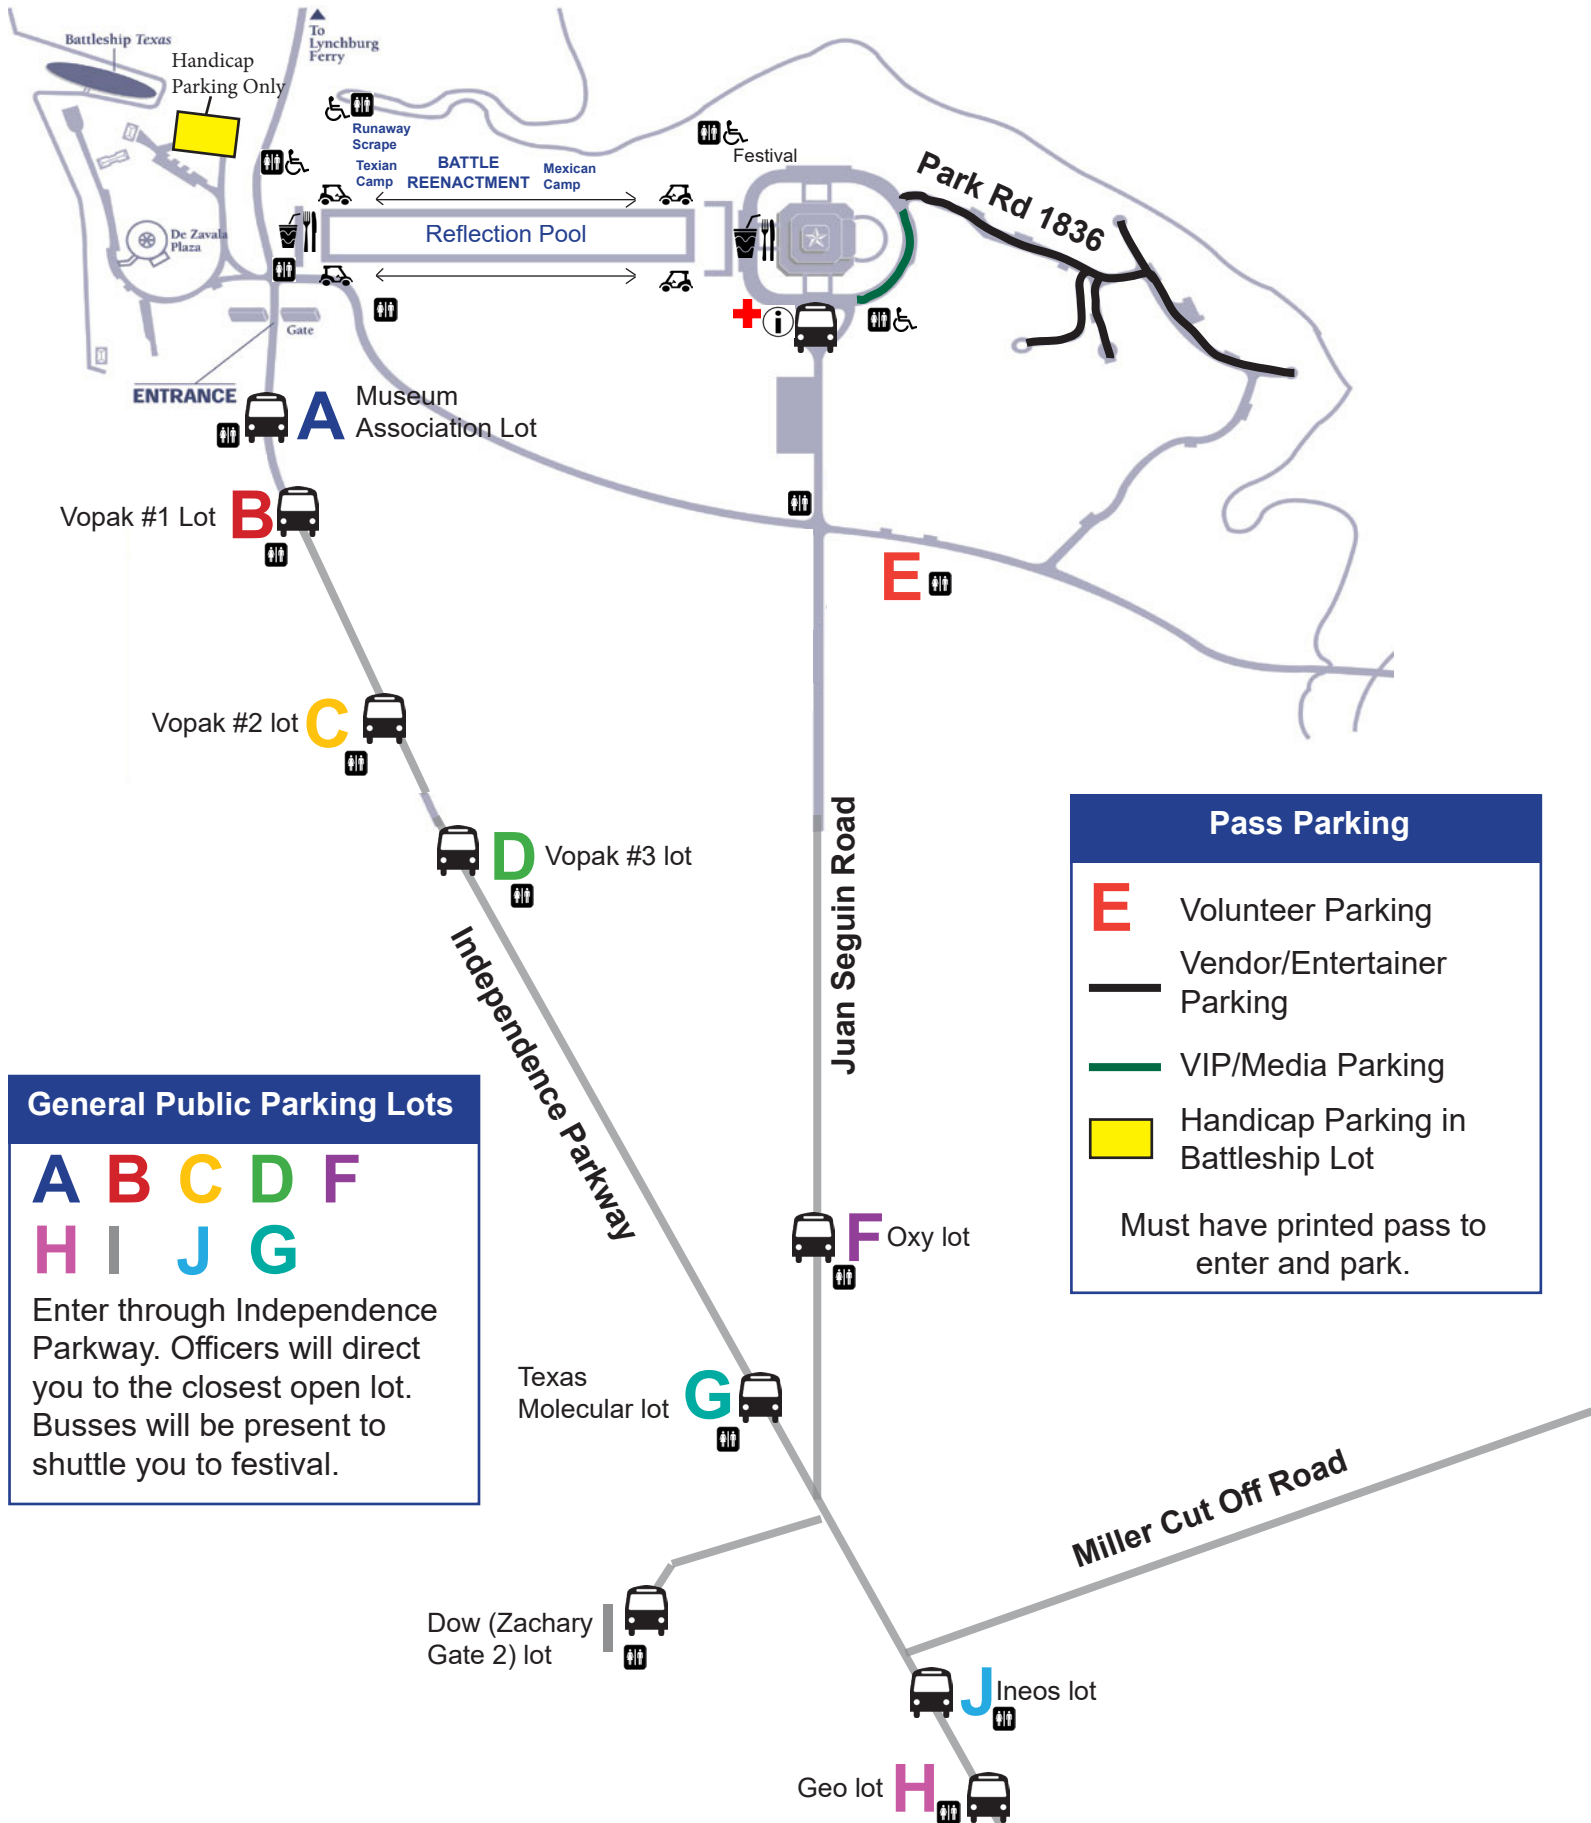

San Jacinto Day Festival and Battle Reenactment Parking Map

General Public Parking Lots

A B C D F
H I J G

Enter through Independence Parkway. Officers will direct you to the closest open lot. Busses will be present to shuttle you to festival.

Pass Parking

- E** Volunteer Parking
- Vendor/Entertainer Parking
- VIP/Media Parking
- Handicap Parking in Battleship Lot

Must have printed pass to enter and park.